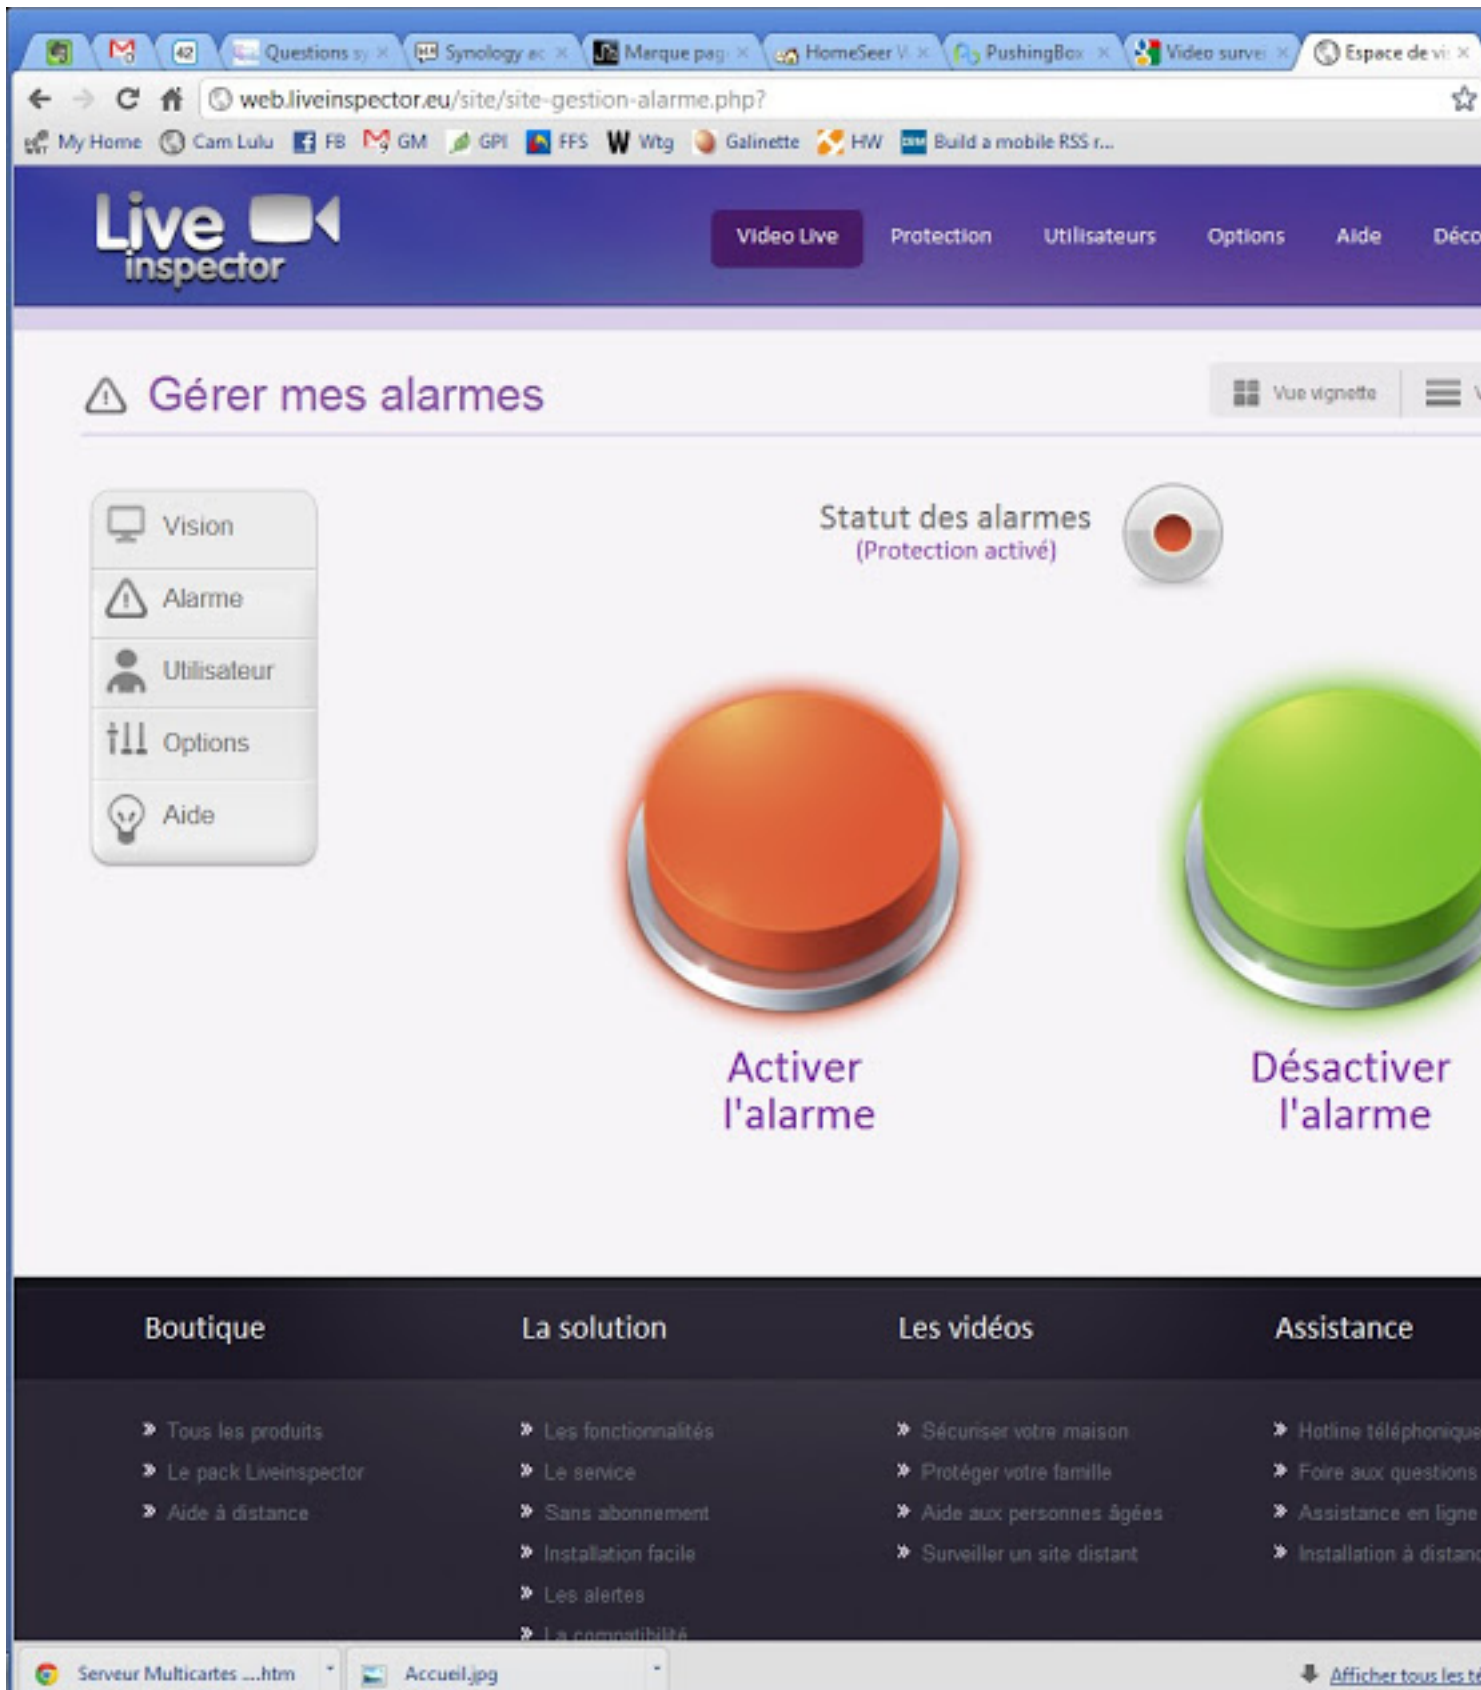

Alertes SMS et Voix de LiveInspector

Écrit par Domotics

Jeudi, 15 Mars 2012 01:00 - Mis à jour Mardi, 13 Mars 2012 22:27

Si vous êtes abonné à nos alertes par SMS ou par mail, dès que vous passez devant, vous recevez un