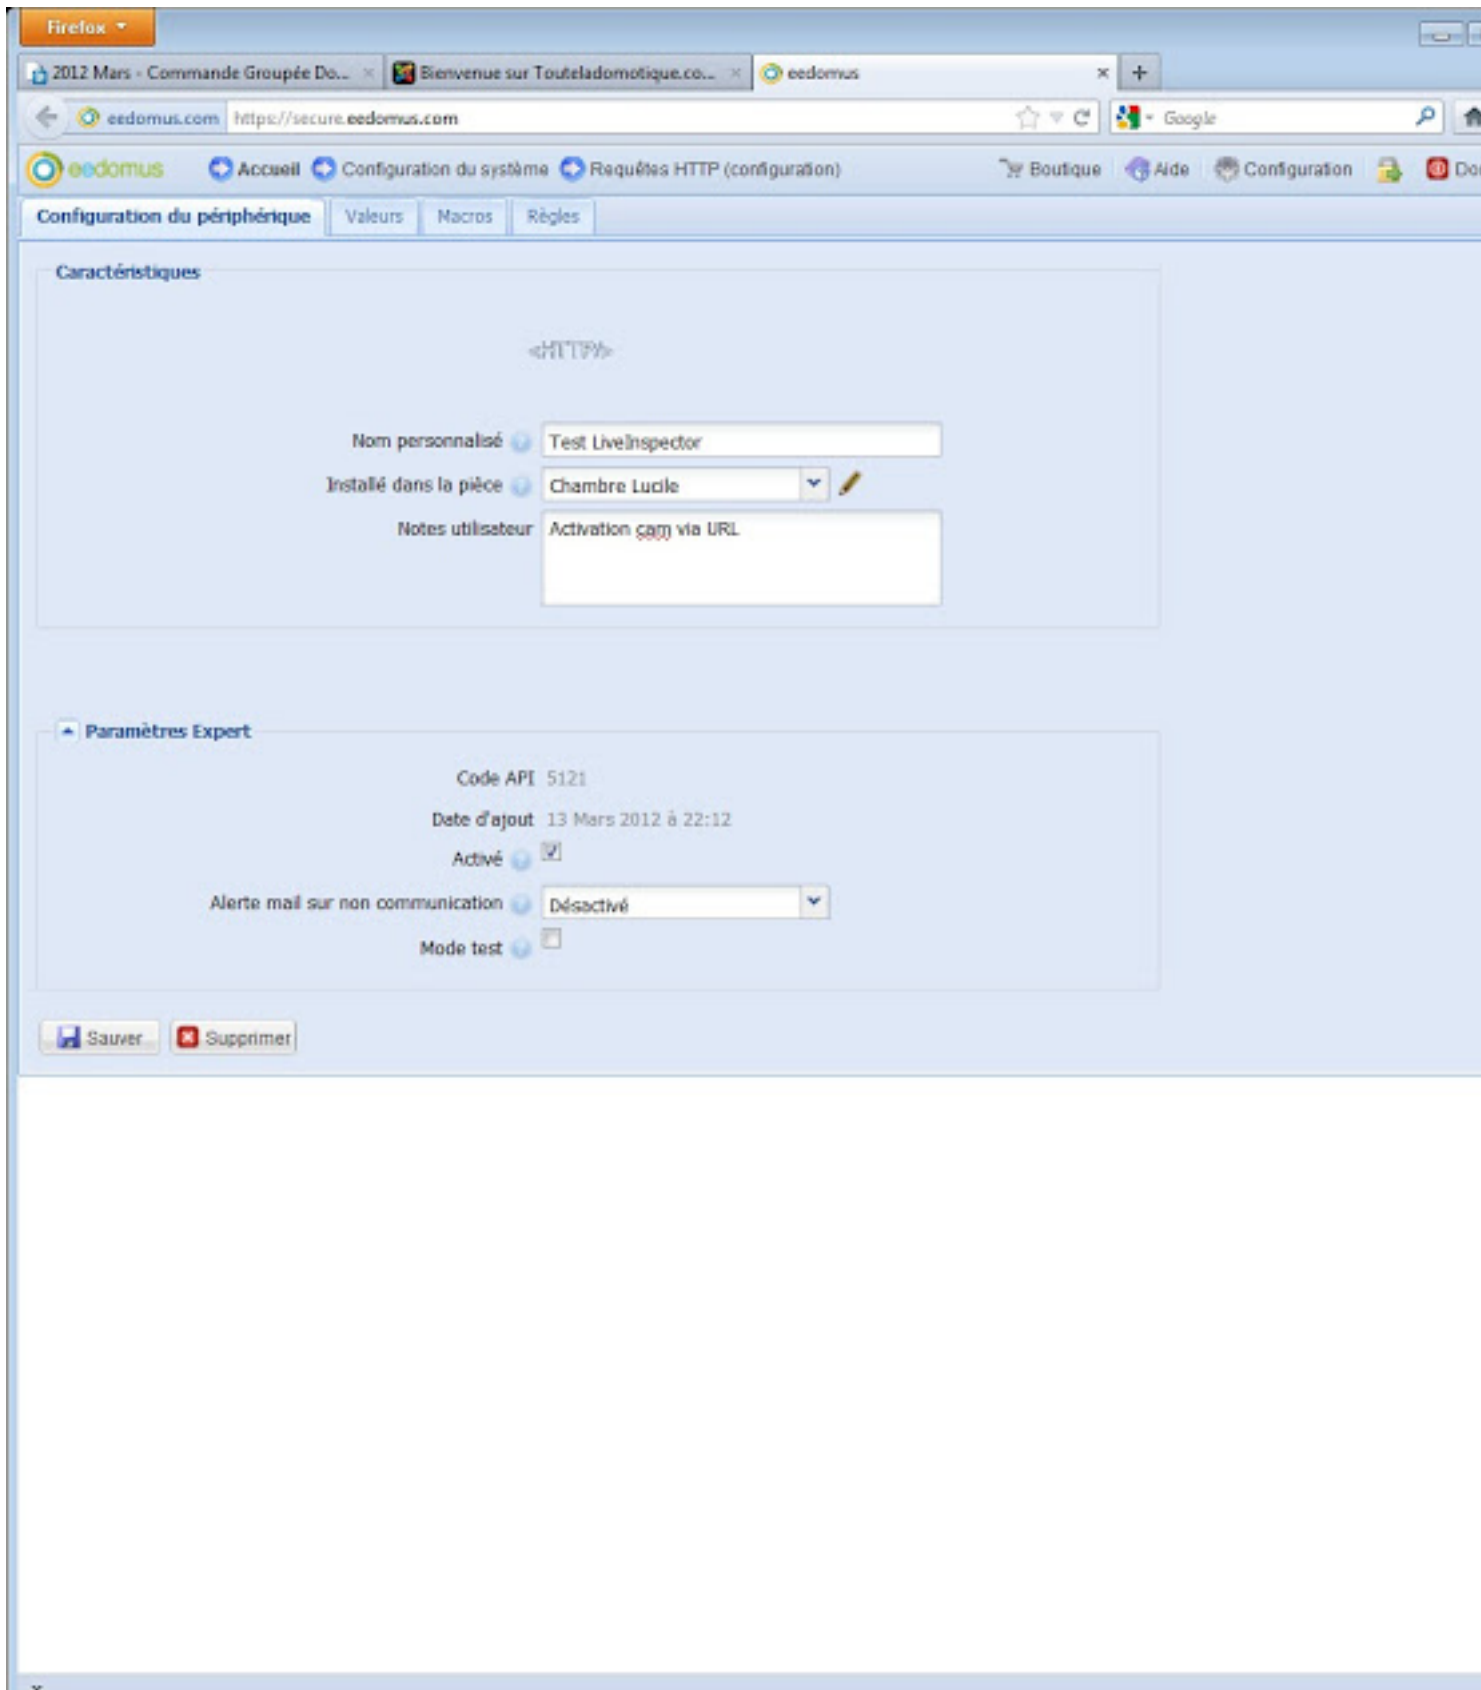

Alertes SMS et Voix de LiveInspector

Écrit par Domotics

Jeudi, 15 Mars 2012 01:00 - Mis à jour Mardi, 13 Mars 2012 22:27

La photo (ou vidéo) est stockée dans le dossier 'Alertes' dans le répertoire 'Alertes' de votre système. Attention : si la configuration est sauvegardée, les paramètres en page sont à nouveau les mêmes que dans la configuration.