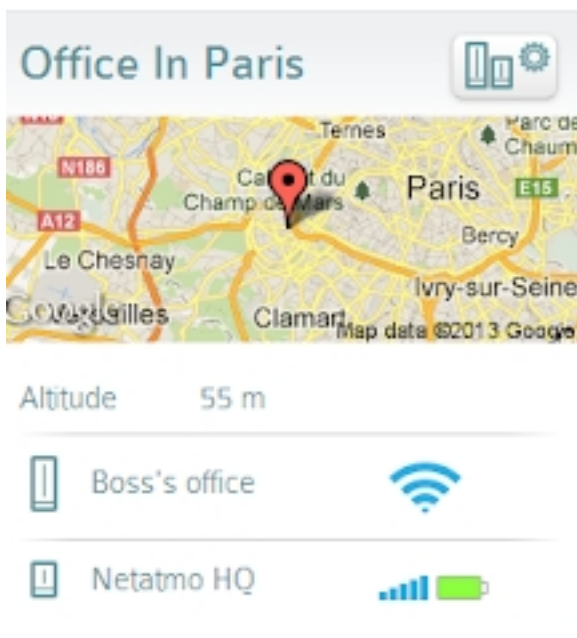

L'application Web Netatmo

Écrit par Domotics

Mercredi, 08 Mai 2013 06:00 - Mis à jour Samedi, 27 Juillet 2013 07:52