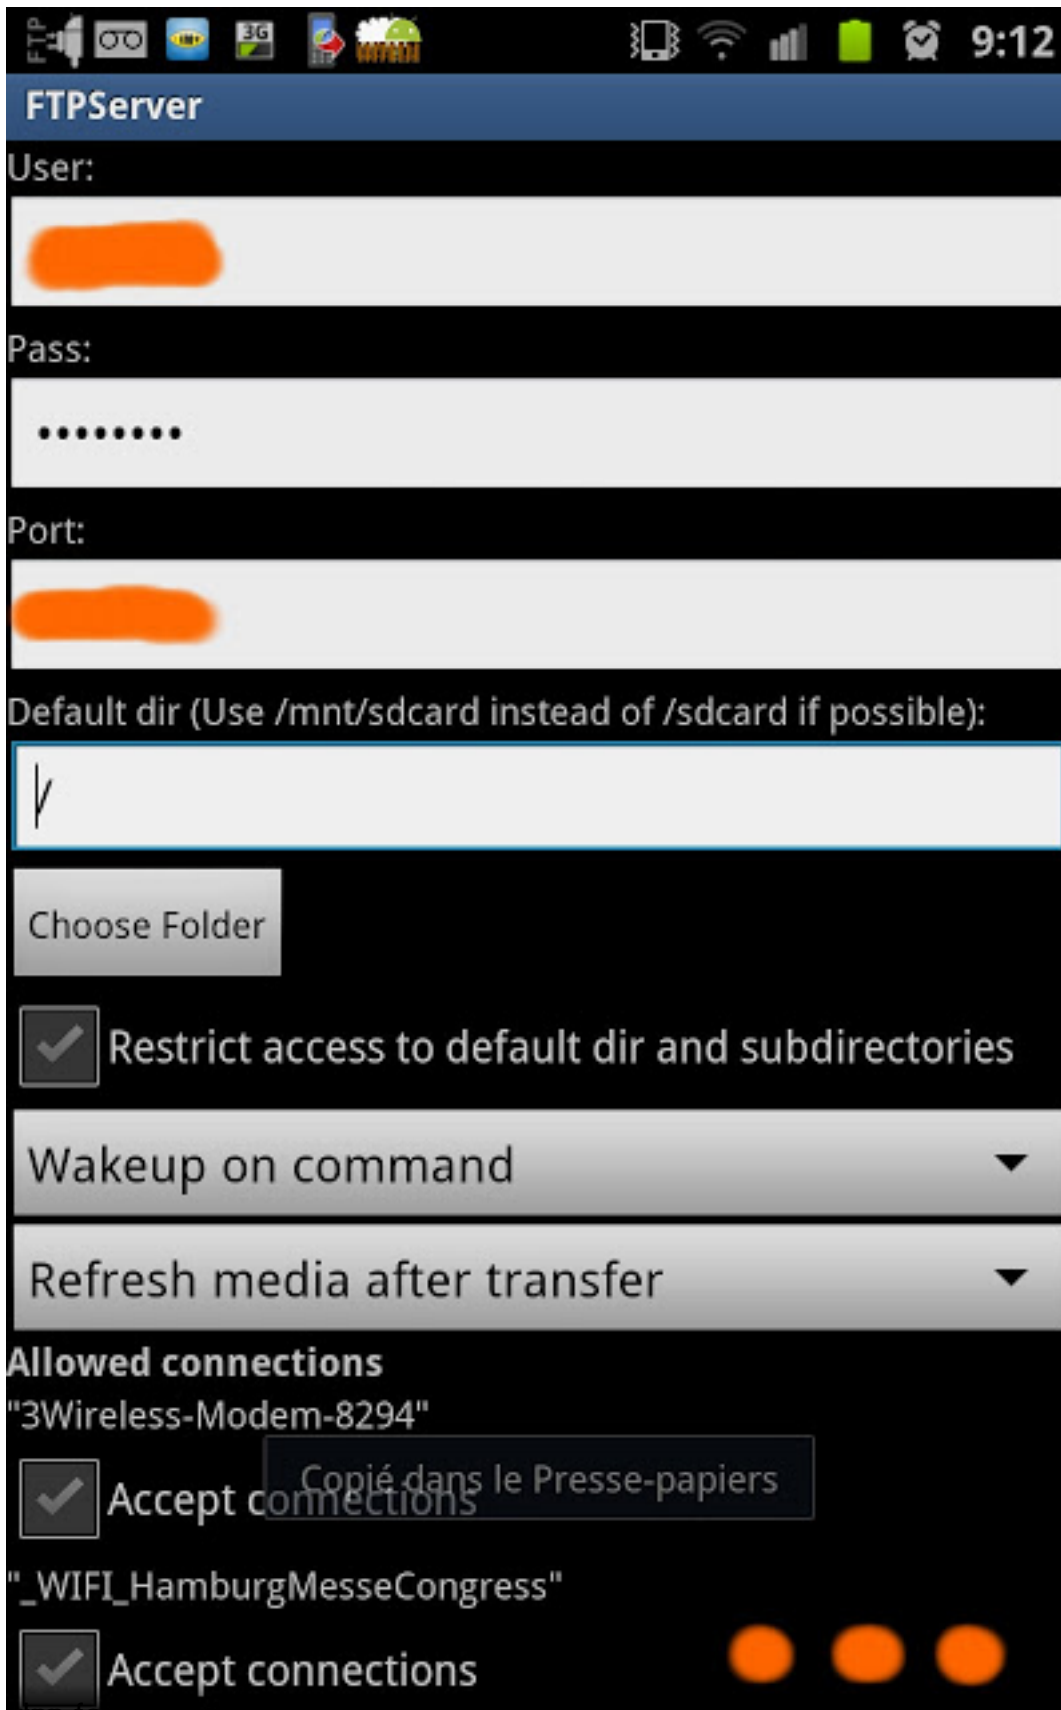

FTPServer pour Android

Écrit par Domotics

Dimanche, 29 Avril 2012 01:00 - Mis à jour Dimanche, 29 Avril 2012 09:49

une base config, vous le propose, vous venez à la suite de son téléphone. Si vous avez